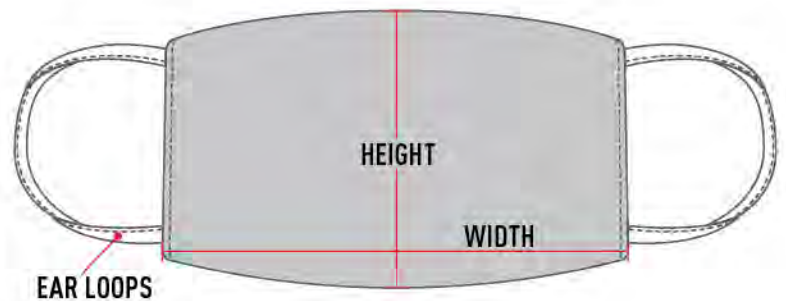

SIZING CHART

TWO PIECE MASK

TWO PIECE MASK SIZE	WIDTH* (EAR TO EAR)	HEIGHT (NOSE TO CHIN)	EAR LOOPS (TOTAL LENGTH)
SMALL (S)	6 3/4"	5 1/8"	5 1/2"
LARGE (L)	7 3/8"	5 7/8"	6 5/8"
X-LARGE (XL)	8"	6 1/2"	6 5/8"
TOLERANCES	+/- 3/8"	+/- 1/2"	+/- 3/8"

*Mask width is distance on diagram multiplied by 2

SINGLE PIECE MASK

SINGLE PIECE MASK SIZE	WIDTH (EAR TO EAR)	HEIGHT (NOSE TO CHIN)	EAR LOOPS (TOTAL LENGTH)
SMALL (S)	7"	4"	5 1/2"
LARGE (L)	7 5/8"	4 3/4"	6 5/8"
X-LARGE (XL)	8 1/4"	5 1/8"	6 5/8"
TOLERANCES	+/- 3/8"	+/- 1/2"	+/- 3/8"