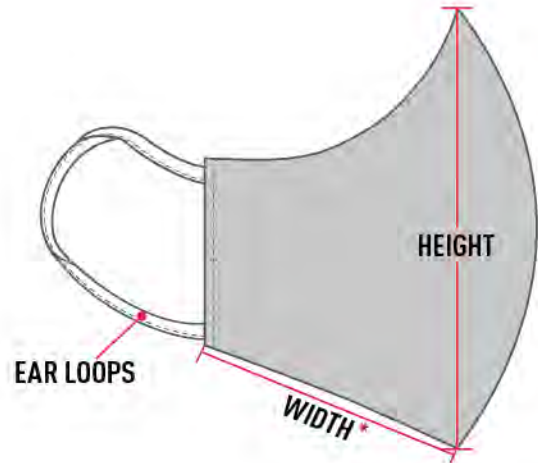

SIZING CHART

TWO PIECE MASK

TWO PIECE MASK SIZE	WIDTH* (EAR TO EAR)	HEIGHT (NOSE TO CHIN)	EAR LOOPS (TOTAL LENGTH)
SMALL (S)	6 3/4"	5 1/8"	5 1/2"
LARGE (L)	7 3/8"	5 7/8"	6 5/8"
X-LARGE (XL)	8"	6 1/2"	6 5/8"
TOLERANCES	+/- 3/8"	+/- 1/2"	+/- 3/8"

*Mask width is distance on diagram multiplied by 2

SINGLE PIECE MASK

SINGLE PIECE MASK SIZE	WIDTH (EAR TO EAR)	HEIGHT (NOSE TO CHIN)	EAR LOOPS (TOTAL LENGTH)
SMALL (S)	7"	4"	5 1/2"
LARGE (L)	7 5/8"	4 3/4"	6 5/8"
X-LARGE (XL)	8 1/4"	5 1/8"	6 5/8"
TOLERANCES	+/- 3/8"	+/- 1/2"	+/- 3/8"