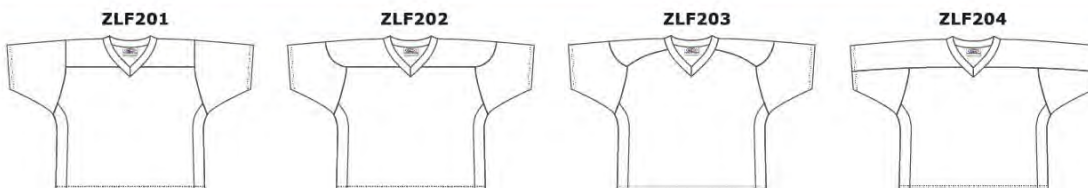

LC3020  
L300 SERIES

LC3025  
L300 SERIES

LC3030  
L300 SERIES

CUSTOM SUBLIMATION FIELD LACROSSE PATTERNS

ZLF100 SERIES MEETS NFHS GUIDELINES

- STANDARD FEATURES**
- SELF FABRIC V-NECK
  - DOUBLE SHOULDERS
  - HEMMED SLEEVES

**SIZES**  
ADULT: S - 2XL + OVERSIZE  
YOUTH: S - XL

ZLF200 SERIES

- STANDARD FEATURES**
- SELF FABRIC V-NECK
  - DOUBLE SHOULDERS
  - HEMMED SLEEVES
  - 4" SIDE INSERTS

**SIZES**  
ADULT: S - 2XL + OVERSIZE  
YOUTH: S - XL