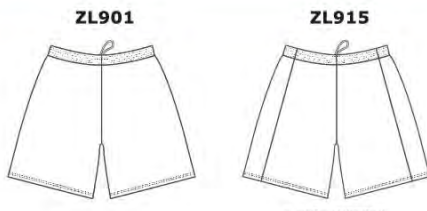

AVAILABLE IN GOALIE CUT

ZLB300 SERIES

STANDARD FEATURES

- SELF FABRIC V-NECK
- DOUBLE SHOULDERS
- HEMMED SLEEVES
- SIDE/SLEEVES INSERTS

SIZES

ADULT: S - 2XL + OVERSIZE  
YOUTH: S - XL

AVAILABLE IN GOALIE CUT

ZLB400 SERIES

STANDARD FEATURES

- SELF FABRIC V-NECK
- DOUBLE SHOULDERS
- HEMMED SLEEVES
- SIDE/SLEEVES INSERTS

SIZES

ADULT: S - 2XL + OVERSIZE  
YOUTH: S - XL

AVAILABLE IN GOALIE CUT

ZL900 SERIES

STANDARD FEATURES

- ELASTIC WAISTBAND WITH DRAWSTRING
- 9" INSEAM ADULT
- 7" INSEAM YOUTH
- 5" INSEAM LADIES

SIZES

ADULT: S - 2XL + OVERSIZE  
YOUTH: S - XL  
LADIES: XS - 2XL + OVERSIZE

• SIDE INSERTS

ZL900P SERIES WITH SIDE POCKETS

STANDARD FEATURES

- ELASTIC WAISTBAND WITH DRAWSTRING
- SIDE POCKETS
- 9" INSEAM ADULT
- 7" INSEAM YOUTH
- 5" INSEAM LADIES

SIZES

ADULT: S - 2XL + OVERSIZE  
YOUTH: S - XL  
LADIES: XS - 2XL + OVERSIZE

• SIDE INSERTS