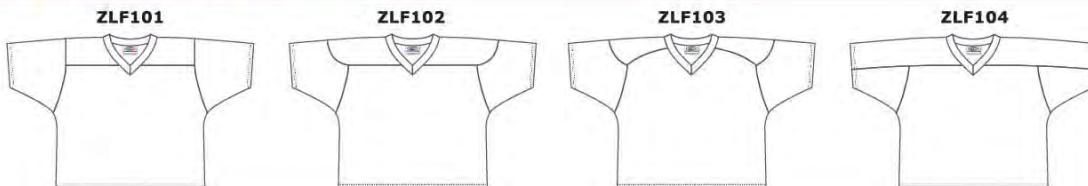

LC3020  
L300 SERIES

LC3025  
L300 SERIES

LC3030  
L300 SERIES

CUSTOM SUBLIMATION FIELD LACROSSE PATTERNS

ZLF100 SERIES MEETS NFHS GUIDELINES

- STANDARD FEATURES**
- SELF FABRIC V-NECK
  - DOUBLE SHOULDERS
  - HEMMED SLEEVES

**SIZES**  
ADULT: S - 2XL + OVERSIZE  
YOUTH: S - XL

ZLF200 SERIES

- STANDARD FEATURES**
- SELF FABRIC V-NECK
  - DOUBLE SHOULDERS
  - HEMMED SLEEVES
  - 4" SIDE INSERTS

**SIZES**  
ADULT: S - 2XL + OVERSIZE  
YOUTH: S - XL