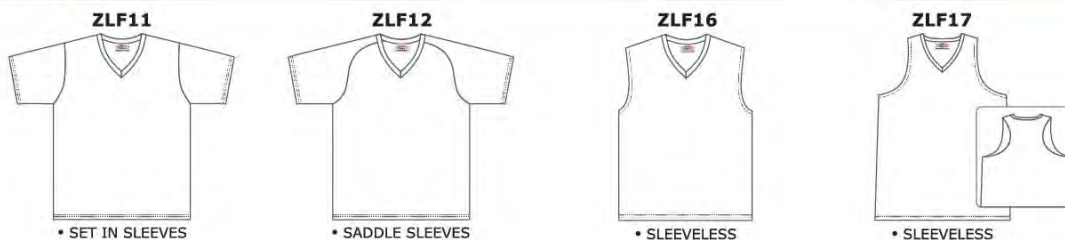

**SIZES**  
ADULT: S - 2XL + OVERSIZE  
YOUTH: S - XL

ZLF200 SERIES

- STANDARD FEATURES**
- SELF FABRIC V-NECK
  - DOUBLE SHOULDERS
  - HEMMED SLEEVES
  - 4" SIDE INSERTS

**SIZES**  
ADULT: S - 2XL + OVERSIZE  
YOUTH: S - XL

AVAILABLE AS ZLF201C  
3" SIDE INSERTS  
MEETS NFHS GUIDELINES

ZLF300 SERIES

- STANDARD FEATURES**
- SELF FABRIC V-NECK
  - DOUBLE SHOULDERS
  - HEMMED SLEEVES
  - 4" SIDE INSERTS

**SIZES**  
ADULT: S - 2XL + OVERSIZE  
YOUTH: S - XL

ZLF10 LADIES SERIES

- STANDARD FEATURES**
- SELF FABRIC V-NECK
  - HEMMED SLEEVES

**SIZES**  
LADIES: XS - 2XL  
+ OVERSIZE

- SET IN SLEEVES
- SADDLE SLEEVES
- SLEEVELESS
- SLEEVELESS  
• RACER BACK

SUBLIMATED ZLR300 SERIES

- REVERSIBLE

**SIZES**  
ADULT: S - 2XL + OVERSIZE  
YOUTH: S - XL

ZL900 SERIES

- STANDARD FEATURES**
- ELASTIC WAISTBAND WITH DRAWSTRING
  - 9" INSEAM ADULT
  - 7" INSEAM YOUTH
  - 5" INSEAM LADIES

**SIZES**  
ADULT: S - 2XL + OVERSIZE  
YOUTH: S - XL  
LADIES: XS - 2XL  
+ OVERSIZE