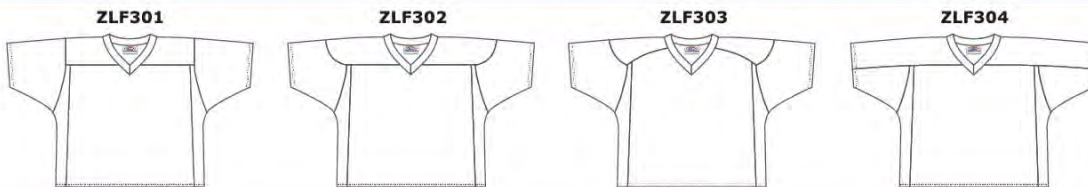

**SIZES**  
ADULT: S - 2XL + OVERSIZE  
YOUTH: S - XL

ZLF200 SERIES

- STANDARD FEATURES**
- SELF FABRIC V-NECK
  - DOUBLE SHOULDERS
  - HEMMED SLEEVES
  - 4" SIDE INSERTS

**SIZES**  
ADULT: S - 2XL + OVERSIZE  
YOUTH: S - XL

AVAILABLE AS ZLF201C  
3" SIDE INSERTS  
MEETS NFHS GUIDELINES

ZLF300 SERIES

- STANDARD FEATURES**
- SELF FABRIC V-NECK
  - DOUBLE SHOULDERS
  - HEMMED SLEEVES
  - 4" SIDE INSERTS

**SIZES**  
ADULT: S - 2XL + OVERSIZE  
YOUTH: S - XL