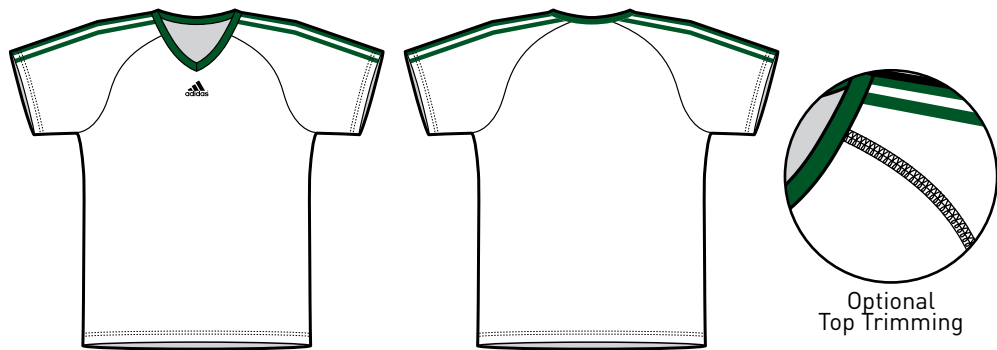

A704 Jersey

- Solid colour body and sleeves
- Contrast 3 stripe colour
- 1/2" Solid colour knit neck
- Optional top trimming available (additional charges apply)
- Also available in self neck (30 cloth)
- Also available in long sleeve (additional charges apply)