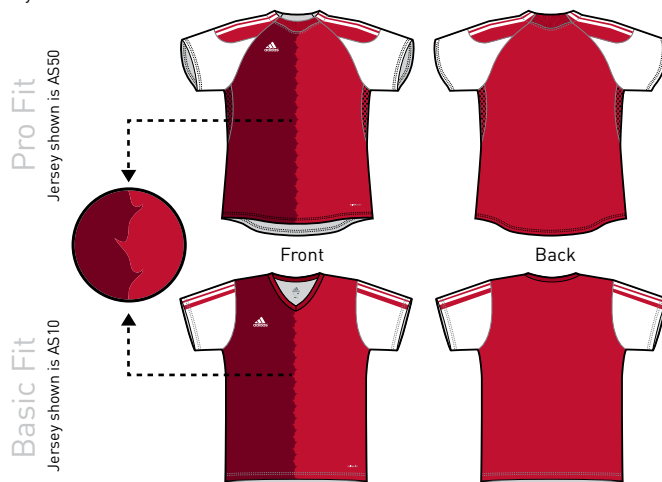

Jersey Styles Available

AS12, AS13, AS15, AS50, AS52

Design POR *Based on MLS design Portland Timbers*

Jersey Styles Available

All styles

Design SLC *Based on MLS design Salt Lake City*

Jersey Styles Available