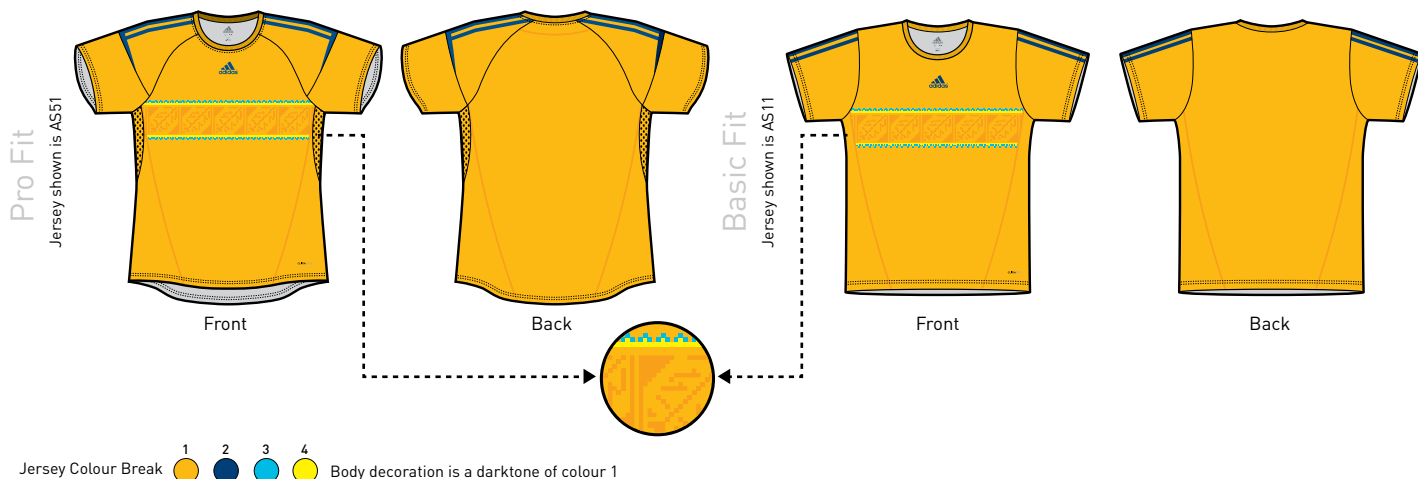

Design UKR *Based on UEFA Euro design Ukraine 2012*

Jersey Styles Available

AS10, AS11, AS12, AS13, AS14, AS15
AS51, AS52