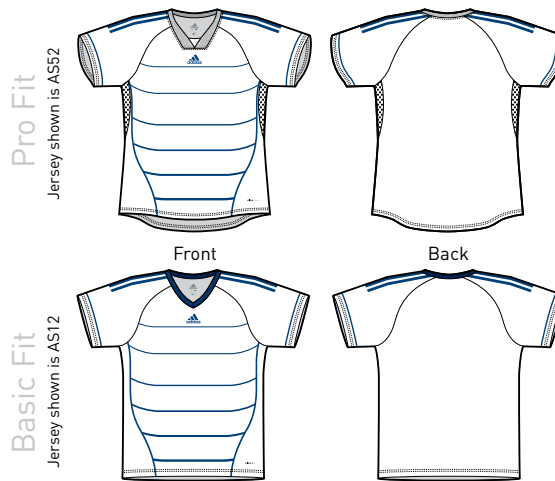

Design VAN *Based on MLS design Vancouver Whitecaps*

Jersey Styles Available

AS12, AS13, AS15, AS50, AS51, AS52