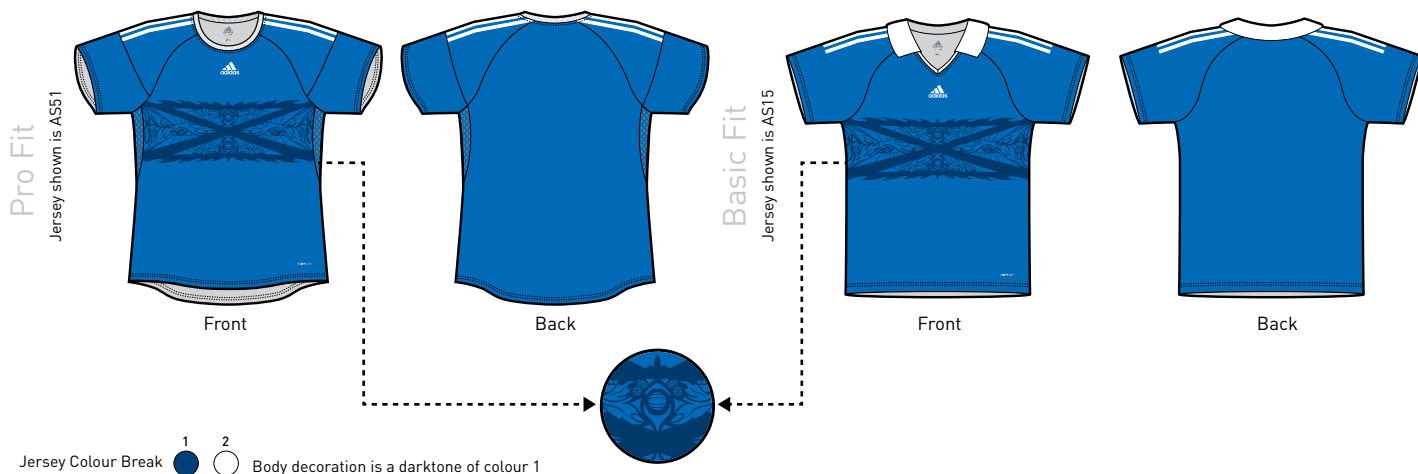

Design SCO *Based on UEFA Euro design Scotland 2012*

Jersey Styles Available

AS10, AS11, AS12, AS13, AS14, AS15
AS50, AS51, AS52