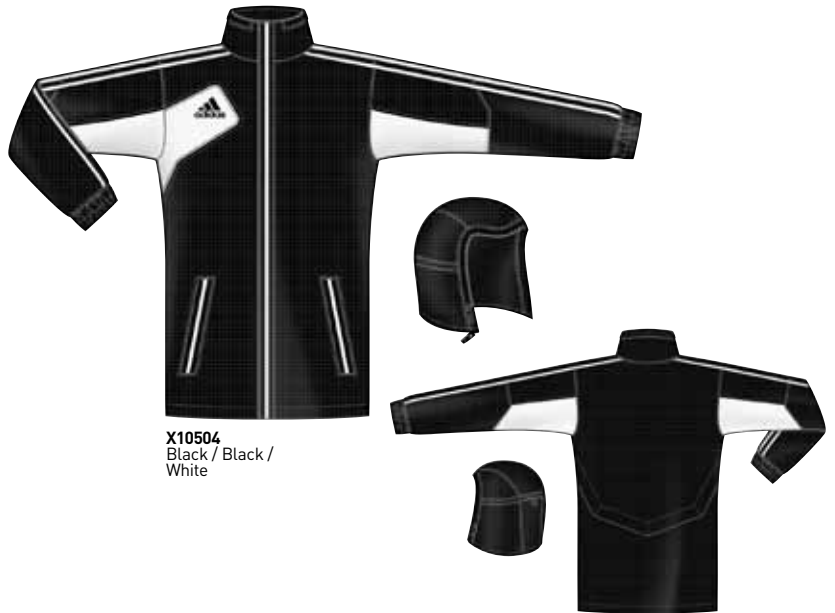

Expected redesign: 2014

Men's & Youth article:

V39439 V39436 Black / White

Black / White

Men's Condivo 12 All Weather Jacket

Available: Currently

Water resistant. Fully mesh lined. Lifts fabric from the skin's surface allowing air to circulate. Drawcord adjustable hem. Adjustable stowaway hood. For maximum weather protection. 100% polyester ripstop.

Sizes: XS-3XL

MSRP: **\$120.00 TN6000YU**

Expected redesign: 2015

FORMOTION®
climacool

X10504
Black / Black / White

Core Eleven Rain Jacket

Available: Currently

- Water resistant. Adjustable hood, drawcord adjustable hem and fully mesh lined.
- Lifts fabric from the skin's surface, allowing air to circulate. Side pockets.
- 100% polyamide plain weave.