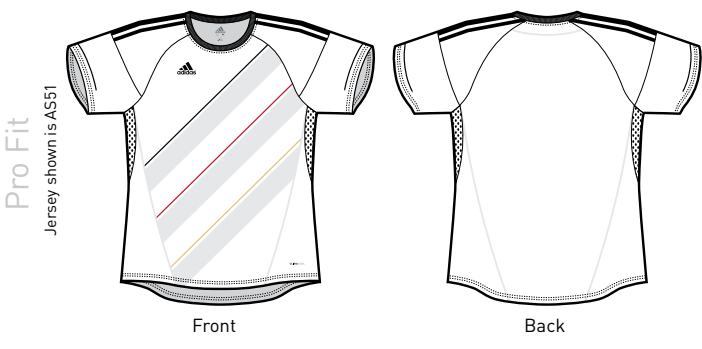

Jersey Colour Break 1 2 3 Body decoration is a darktone of colour 1

Design GMY Based on UEFA Euro design Germany 2012

Jersey Styles Available
 AS10, AS11, AS12, AS13, AS14, AS15
 AS50, AS51, AS52

Jersey Colour Break 1 2 3 4 Body stripe decoration is a darktone of colour 1