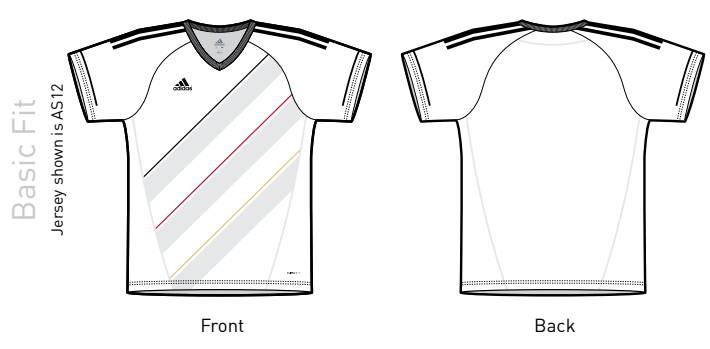

Jersey Colour Break 1 2 3 Body decoration is a darktone of colour 1

Design GMY Based on UEFA Euro design Germany 2012

Jersey Styles Available
 AS10, AS11, AS12, AS13, AS14, AS15
 AS50, AS51, AS52

Jersey Colour Break 1 2 3 4 Body stripe decoration is a darktone of colour 1