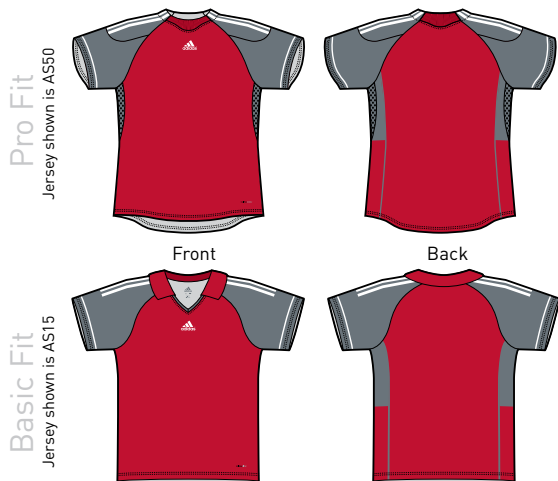

Design TOR *Based on MLS design Toronto FC*

Jersey Styles Available

AS12, AS13, AS15, AS50, AS51, AS52