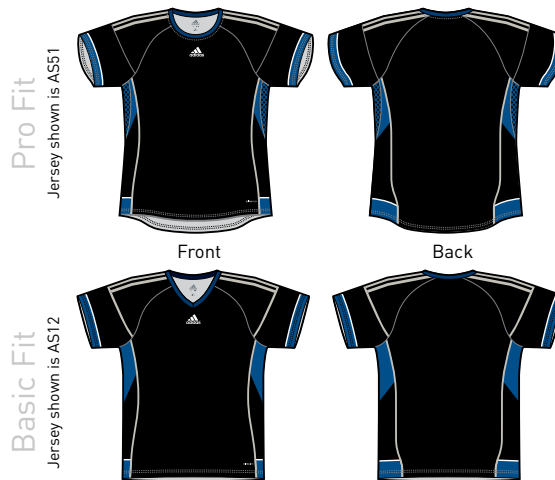

Design SAN *Based on MLS design San Jose Earthquakes*

Jersey Styles Available

AS12, AS13, AS15, AS51, AS52